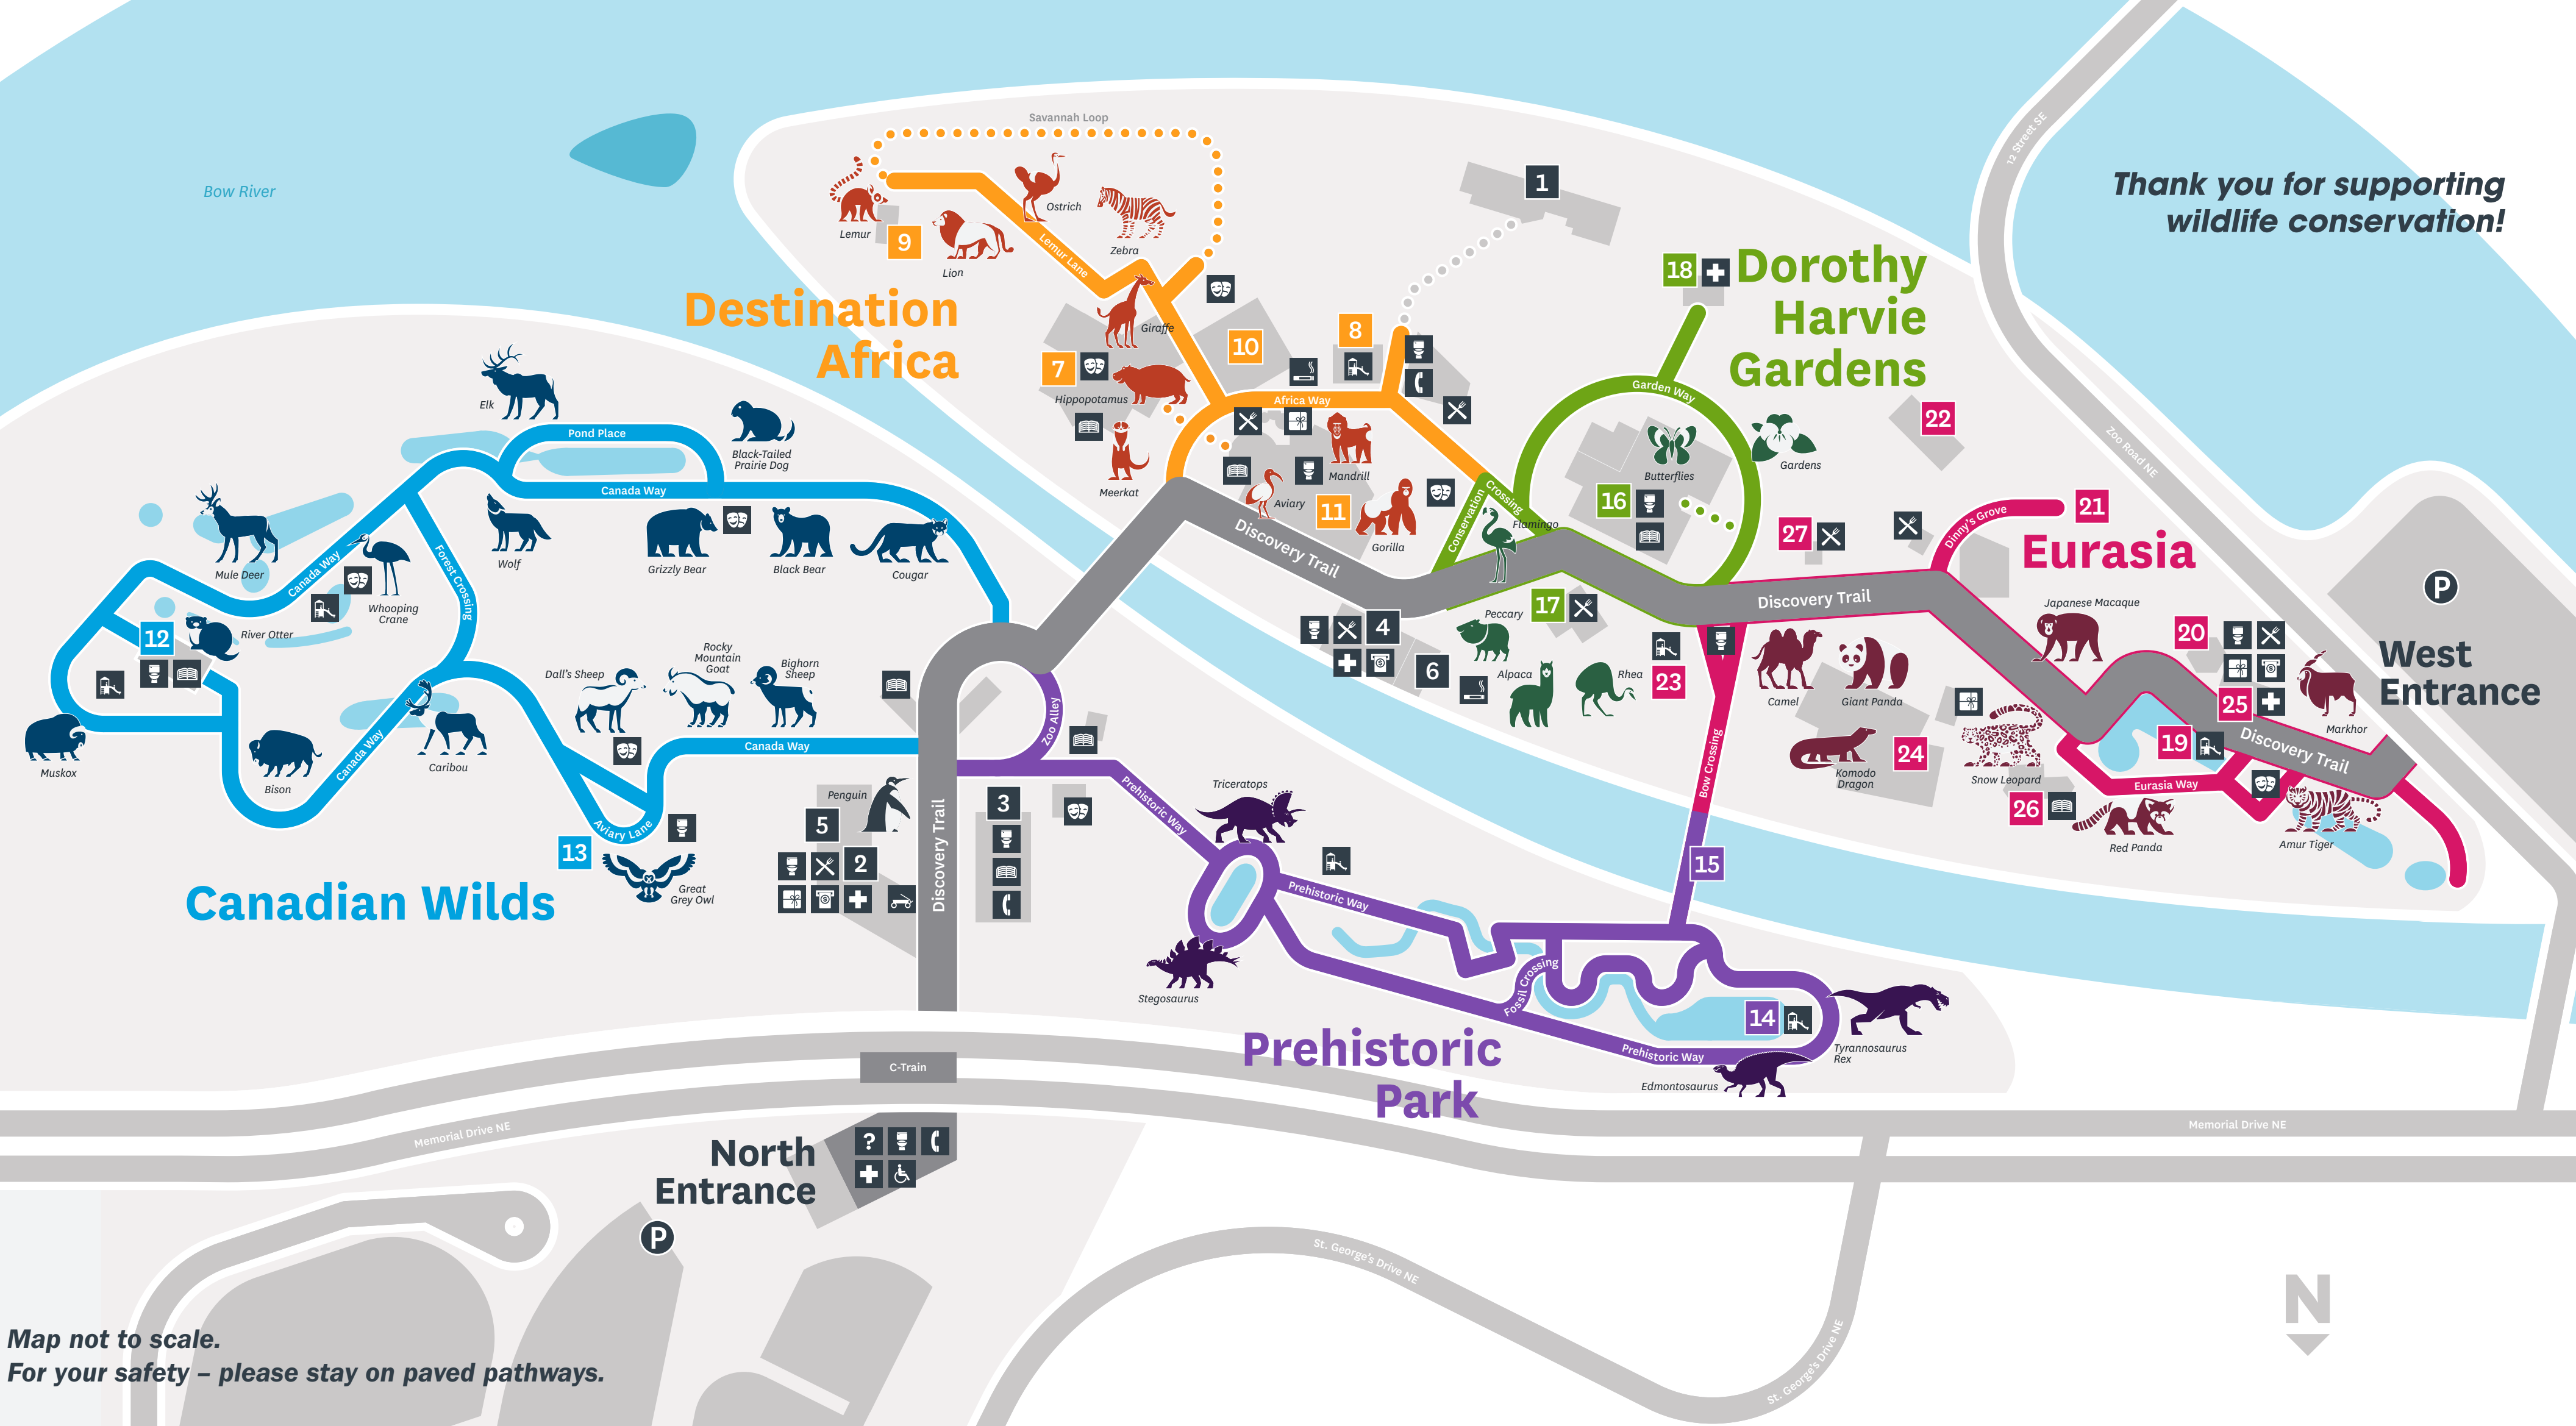

CAN'T SEE EVERYTHING TODAY?

Put today's admission toward a membership!
Offer valid for 7 days.

See Guest Relations for details or call
403-232-9300

Thank you for supporting wildlife conservation!

Map not to scale.
For your safety – please stay on paved pathways.

- 1** Administration
- 2** Gift Shop & Café
- 3** Karsten Discovery Centre
Auditorium | Discovery Classroom | Eco Lab
- 4** Kitamba Café
- 5** Penguin Plunge
- 6** Volunteer Centre

- 7** African Savannah
Savannah Classroom | Hippo Amphitheatre
- 8** Kinsmen Zoventure Playground
- 9** Land of Lemurs
- 10** Safari Lodge Canada
Private Events
- 11** TransAlta Rainforest
Rainforest Classroom | Gift Shop

- 12** Cequel Energy Lodge
Classroom
- 13** Jihad Shibley Rocky Mountain Aviary
- 14** Dino Dig
- 15** Suspension Bridge
- 16** ENMAX Conservatory
Dow Learning Centre | Private Events

- 17** Grazers Restaurant
- 18** Security & First Aid | Lost & Found
Office: 403.232.9342
- 19** Calgary Co-op Kids Zone
- 20** Carousel
- 21** Dinny the Dinosaur
- 22** Eurasian BBQ Tent

- 23** Panda Park
- 24** Panda Passage
Panda Market
- 25** Tigers Den Gift Shop
- 26** Tom Baines Classroom
- 27** Tusk N' Grill