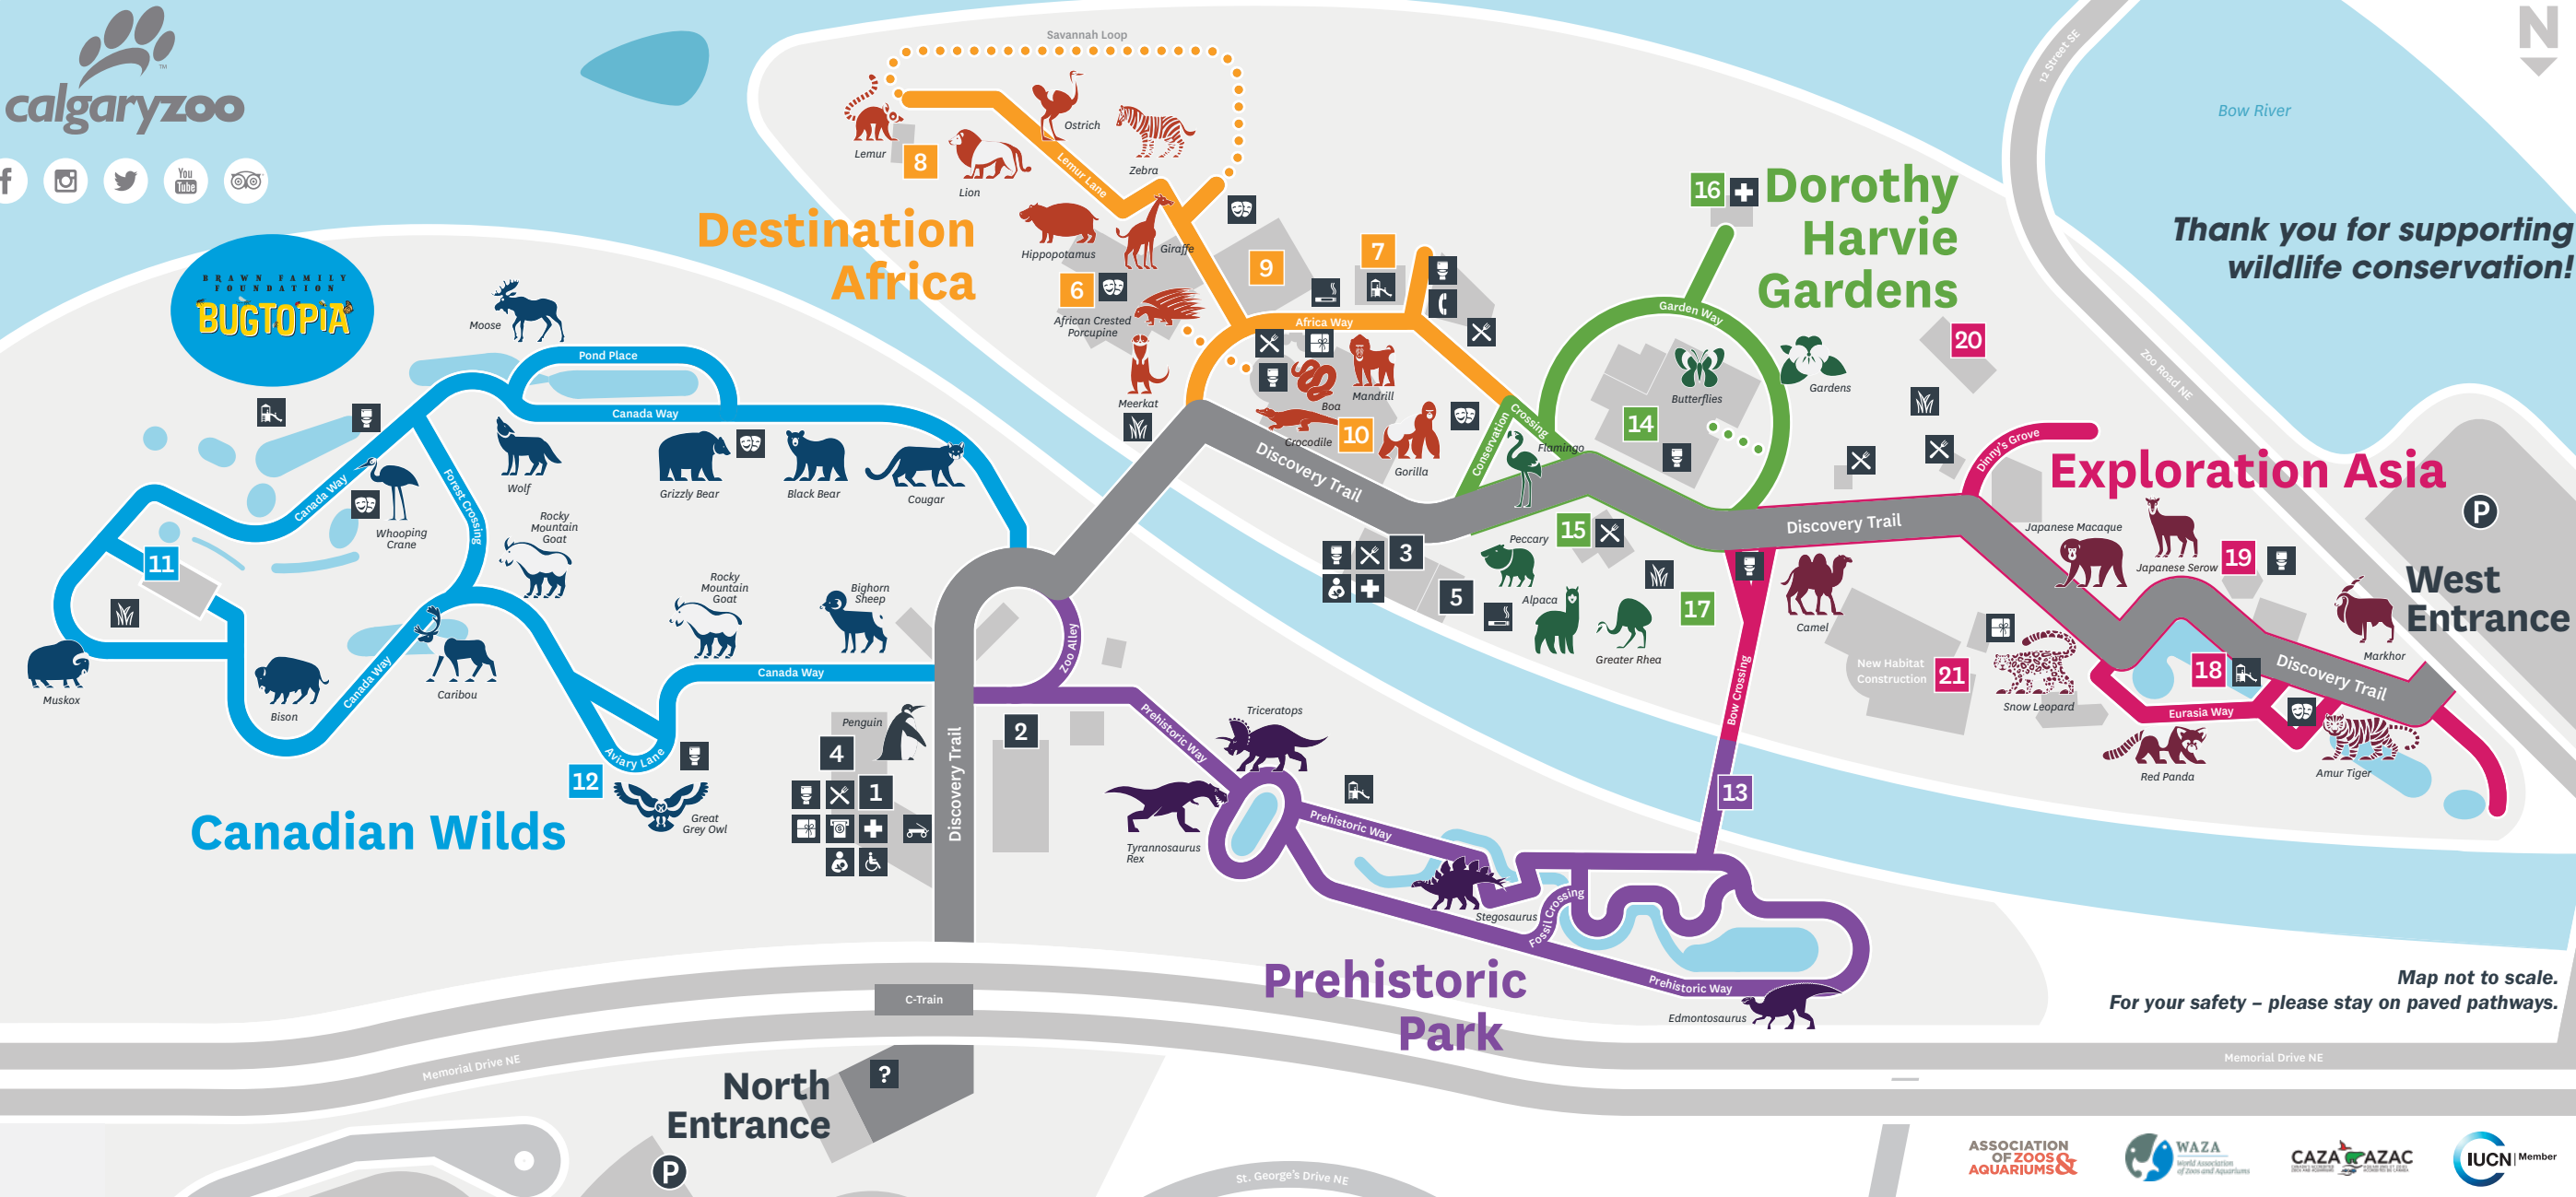

BROWN FAMILY FOUNDATION
BUGTOPIA

Thank you for supporting wildlife conservation!

Map not to scale.
For your safety - please stay on paved pathways.

- | | | | | | | | |
|---|---|-------------------|--------------------------|---|-------------------------------------|---|---------------------------------|
| Amphitheatre | Guest Relations & Memberships | Smoking Area | Gift Shop & Café | African Savannah
Hippo Amphitheatre | African Rainforest | Grazers Restaurant | Carousel |
| ATM | Help Phone - Direct Line to Security Office | Wagon Rental | Karsten Discovery Centre | Kinsmen Zooventure Playground | Cequel Energy Lodge Closed | Security & First Aid Lost & Found
Office: 403.232.9342 | Asia Lawn & Tent |
| First Aid | Lawn | Washrooms | Kitamba Café | Land of Lemurs | Jihad Shibley Rocky Mountain Aviary | Grazers Lawn | Gateway to Asia
Bamboo-tique |
| Food Outlet*
<small>*subject to seasonal hours</small> | Nursing Area | Wheelchair Rental | Penguin Plunge | Safari Lodge
<small>Private Events</small> | Suspension Bridge | Calgary Co-op Kids Zone | |
| Gift Shop | Playground | | Volunteer Centre | ENMAX Conservatory | | | |

Penguin Plunge

Visit playful and noisy King, Gentoo, Humboldt, and Rockhopper penguins and learn how you can help penguins today!

Canadian Wilds

Explore the winding pathways and meet moose, caribou, bison, bears and more!

Prehistoric Park

Travel back into time to when dinosaurs reigned supreme. Meet some familiar favourites and some prehistoric creatures you might not know!

Destination Africa

Experience the serenity of the savannah and rainforest and discover lions, gorillas, hippopotamuses, giraffes, lemurs and more.

Exploration Asia

Take a trip through the forests and mountains of Asia and meet some of the world's most endangered species, including Amur tigers, snow leopards and red pandas.

ENMAX Conservatory/ Dorothy Harvie Gardens